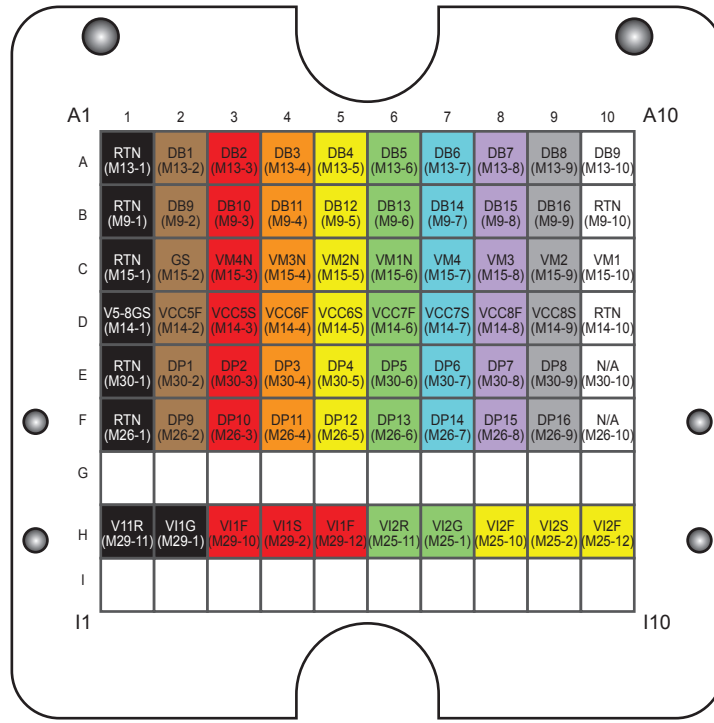

RI8508A Src3

RI8521D, Waveform

RI8545B 20 GHz TS

RI8563B 40 GHz TS

RI8564B, 81 GHz TS

RI8546C Device Pwr

Rack Conn, Src1/RecLO

Rack Conn, Src2