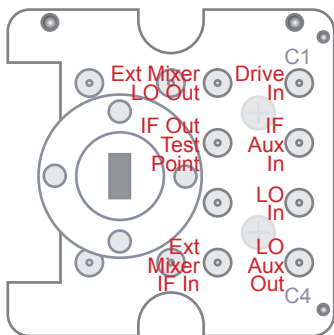

RI8508A Src3

RI8521D, Waveform

RI8545B 20 GHz TS

RI8563B 40 GHz TS

RI8564B, 81 GHz TS

RI8546C Device Pwr

Rack Conn, Src1/RecLO

Rack Conn, Src2

Roos Instruments, Inc - Cassini
Cassini16 TIM Connections

Copyright Roos Instruments, Inc.
 Subject to change without notice

2011-04-14

RI8567B 12 GHz TS

RI8577A Combiner

RI8581A Receiver