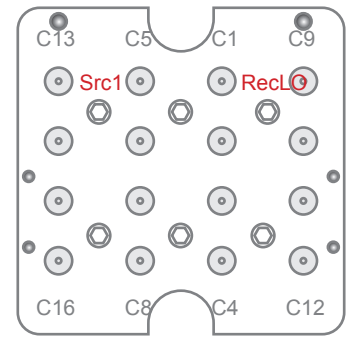

RI8508A Src3

RI8521D, Waveform

RI8545B 20 GHz TS

RI8563B 40 GHz TS

RI8564B, 81 GHz TS

RI8546C Device Pwr

Rack Conn, Src1/RecLO

Rack Conn, Src2

Roos Instruments, Inc - Cassini
Cassini16 TIM Connections

Copyright Roos Instruments, Inc.
 Subject to change without notice

2011-04-14

RI8567B 12 GHz TS

RI8577A Combiner

RI8581A Receiver