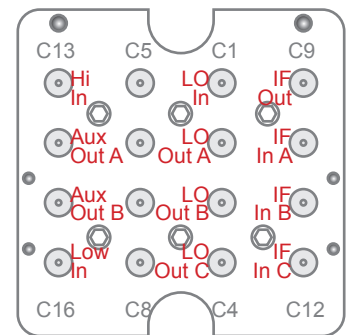

Roos Instruments, Inc - Cassini
Cassini16 TIM Connections

Copyright Roos Instruments, Inc.
 Subject to change without notice

2011-04-14

RI8567B 12 GHz TS

RI8577A Combiner

RI8581A Receiver