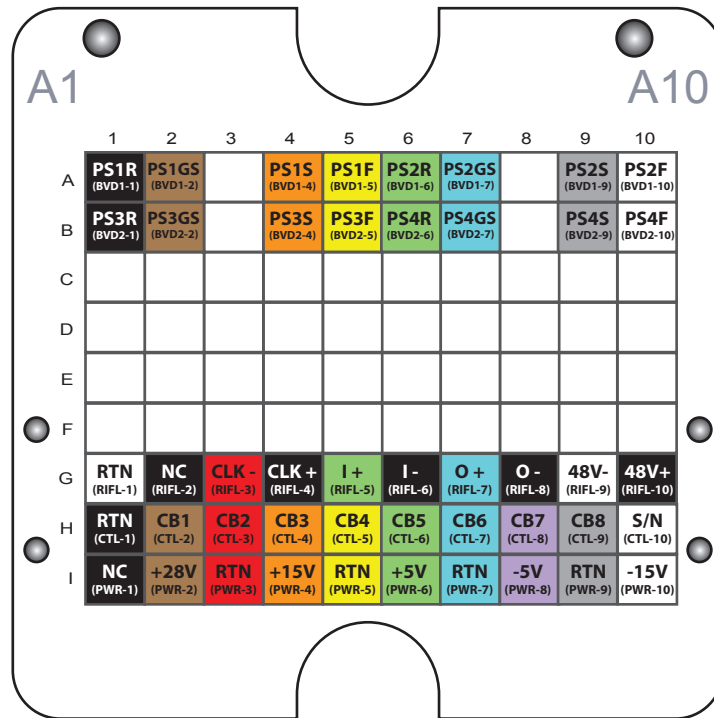

RI8508A Src3

RI8521D, Waveform

RI8545B 20 GHz TS

RI8563B 40 GHz TS

RI8564B, 81 GHz TS

RI8546C Device Pwr

Rack Conn, Src1/RecLO

Rack Conn, Src2

Roos Instruments, Inc - Cassini
Cassini16 TIM Connections

Copyright Roos Instruments, Inc.
 Subject to change without notice

2011-04-14

RI8567B 12 GHz TS

RI8577A Combiner

RI8581A Receiver