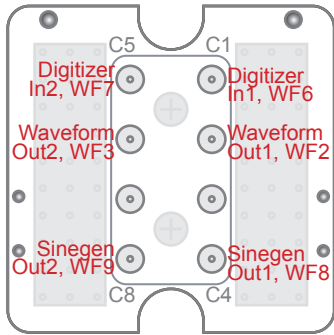

RI8508A Src3

RI8521D, Waveform

RI8545B 20 GHz TS

RI8563B 40 GHz TS

RI8564B, 81 GHz TS

RI8546C Device Pwr

Rack Conn, Src1/RecLO

Rack Conn, Src2