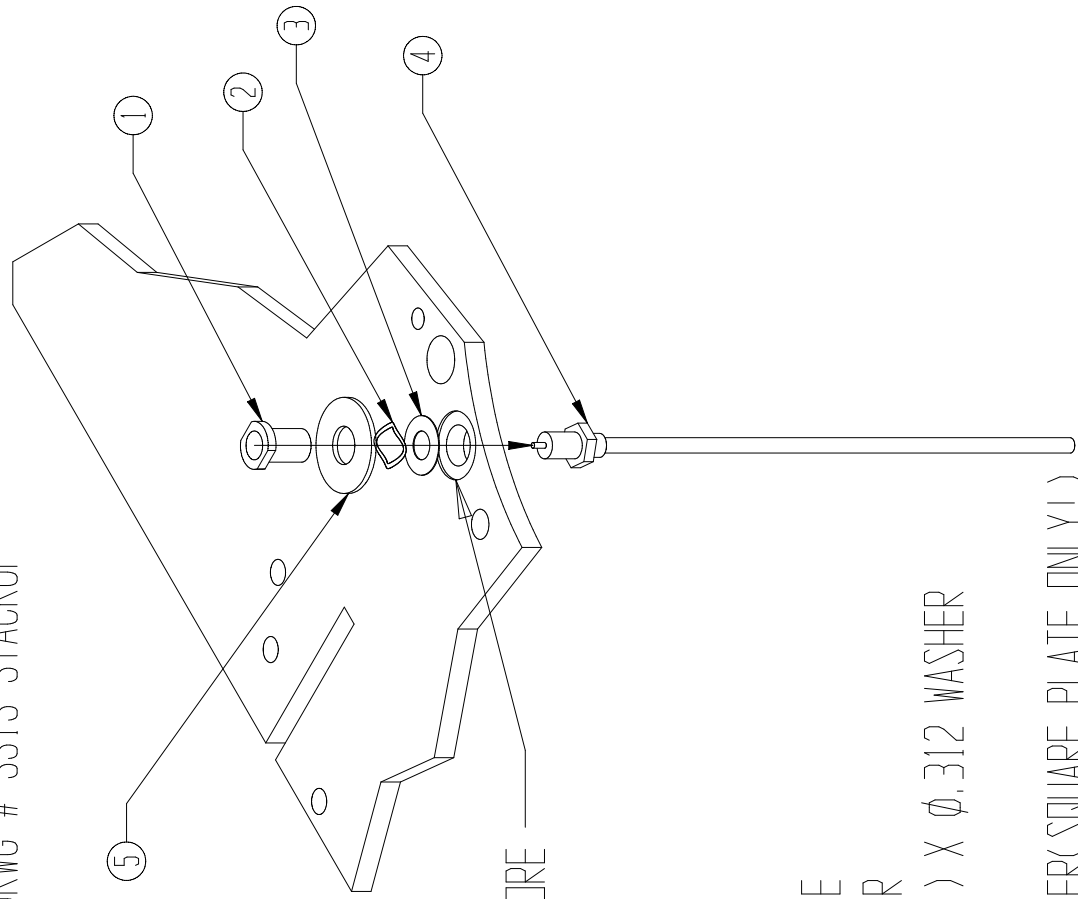

RI DRWG # SSIS STACKUP

SQUARE PLATE P/N W1MFBVGC

OCTAGONAL PLATE P/N W1MFBVGA